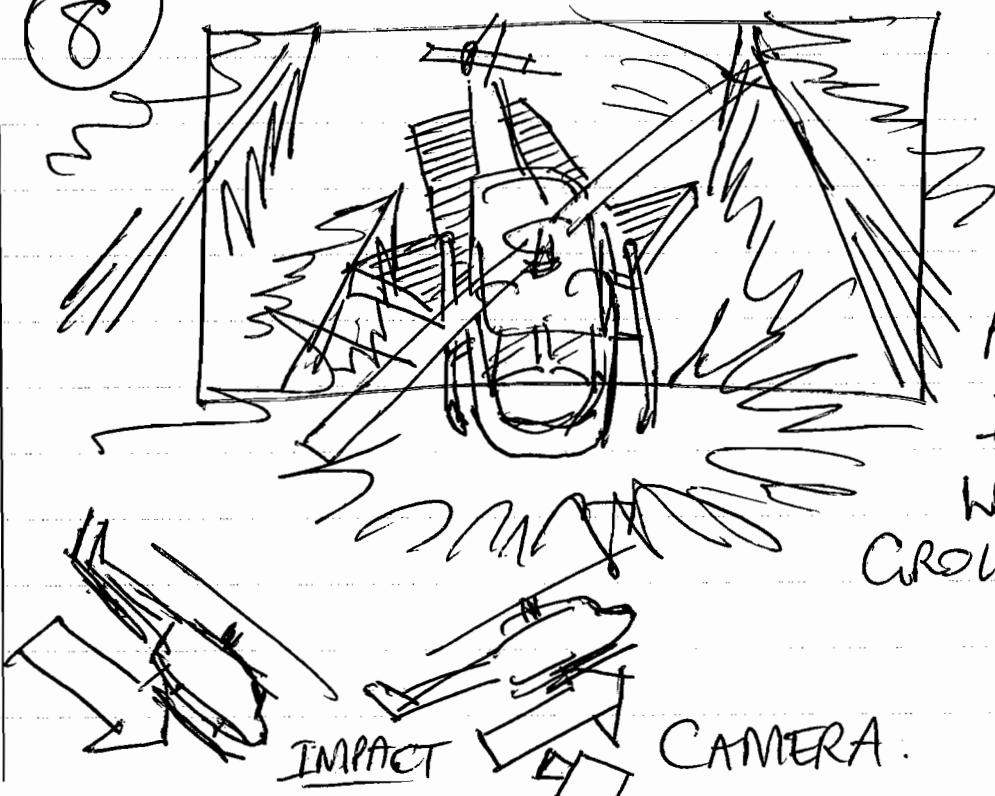

STORYBOARDS

SCENE 98.

①

Scott in F.G.

Looks up.

JASON: He's kinda low.

SCOTT: Something's wrong.

②

Characters Turn & Run
toward camera

Locked Frame.

3

Heroes turn
& run
behind / toward
rocks.

4

5

~~6~~

CRANE
DOWN

CO
AS

PAN TO RIGHT

HUEY FLIES
TOWARD CAMERA
PAN RIGHT W/ HUEY

HUEY FLIES TOWARD
LARGE ROCK
DOWN SLOPE.
(ROCKS SHOULD
BE SMALLER THAN
SHOWN ABOVE)

7

HUEY SNAGS
ROCKS -
SKID SHEARS OFF!

8

LOW
ANGLE
IMPACT
WITH
GROUND!

IMPACT AT CAMERA.

9

HUEY
FLIPS
OVER-
HEAD

TILT
UP /
LOW
ANGLE.

(HEROES HUDDLE TOGETHER)

HUEY SLAMS INTO
ROCKS / WALL FURTHER
DOWN SLOPE.

10

VFX &
PLATE
OF
TREES