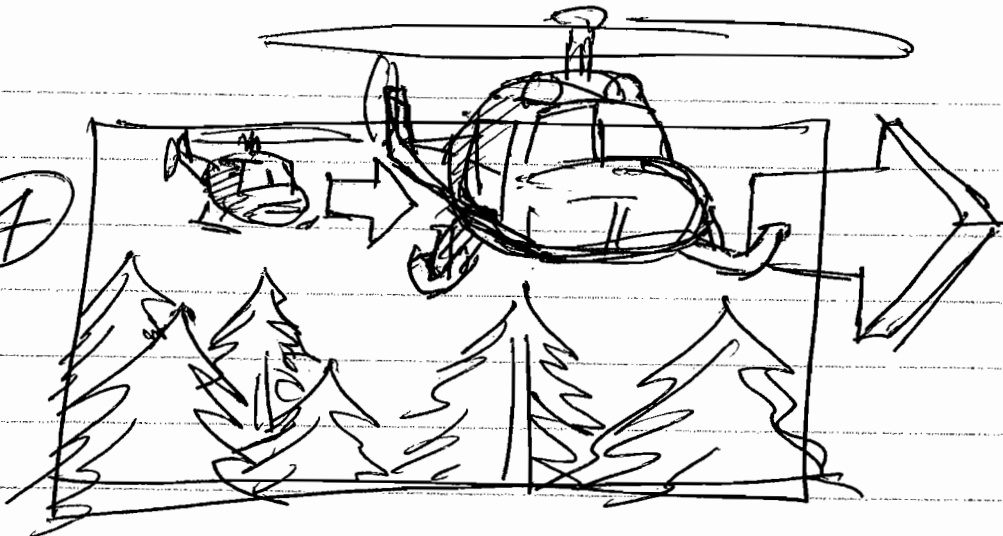

STORYBOARDS

SCENE 98.

①

Scott in F.G.

Looks up.

JASON: He's kinda low.

SCOTT: Something's wrong.

②

Characters Turn & Run
toward camera

Locked Frame.

3

Heroes turn
& run
behind / toward
rocks.

4

5

~~6~~

CRANE
DOWN

CO
AS

PAN TO RIGHT

HUEY FLIES
TOWARD CAMERA
PAN RIGHT W/ HUEY

HUEY FLIES TOWARD
LARGE ROCK
DOWN SLOPE.
(ROCKS SHOULD
BE SMALLER THAN
SHOWN ABOVE)

7

HUEY SNAGS
ROCKS -
SKID SHEARS OFF!

8

LOW
ANGLE
IMPACT
WITH
GROUND!

EXPLOSION JUST BEYOND
TREE LINE / HALF -
MILE DOWN SLOPE.