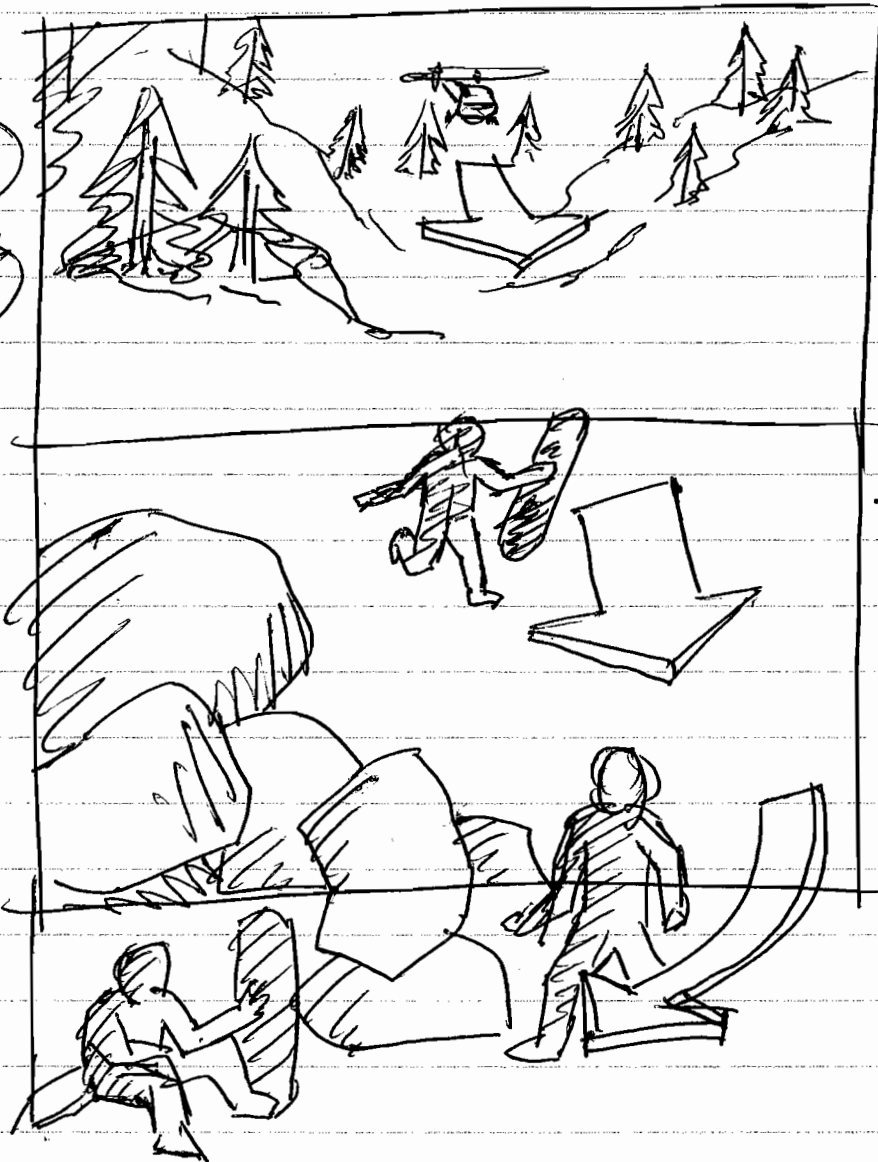

STORYBOARDS

SCENE 98.

①

Scott in F.G.

Looks up.

JASON: He's kinda low.

SCOTT: Something's wrong.

②

Characters Turn & Run
toward camera

Locked Frame.

3

Heroes turn
& run
behind / toward
rocks.

4

5

~~6~~

CRANE
DOWN

CO
AS

PAN TO RIGHT

HUEY FLIES
TOWARD CAMERA
PAN RIGHT W/ HUEY

HUEY FLIES TOWARD
LARGE ROCK
DOWN SLOPE.
(ROCKS SHOULD
BE SMALLER THAN
SHOWN ABOVE)

7

HUEY SNAGS
ROCKS -
SKID SHEARS OFF!

8

LOW
ANGLE
IMPACT
WITH
GROUND!

EXPLOSION JUST BEYOND
TREE LINE / HALF -
MILE DOWN SLOPE.